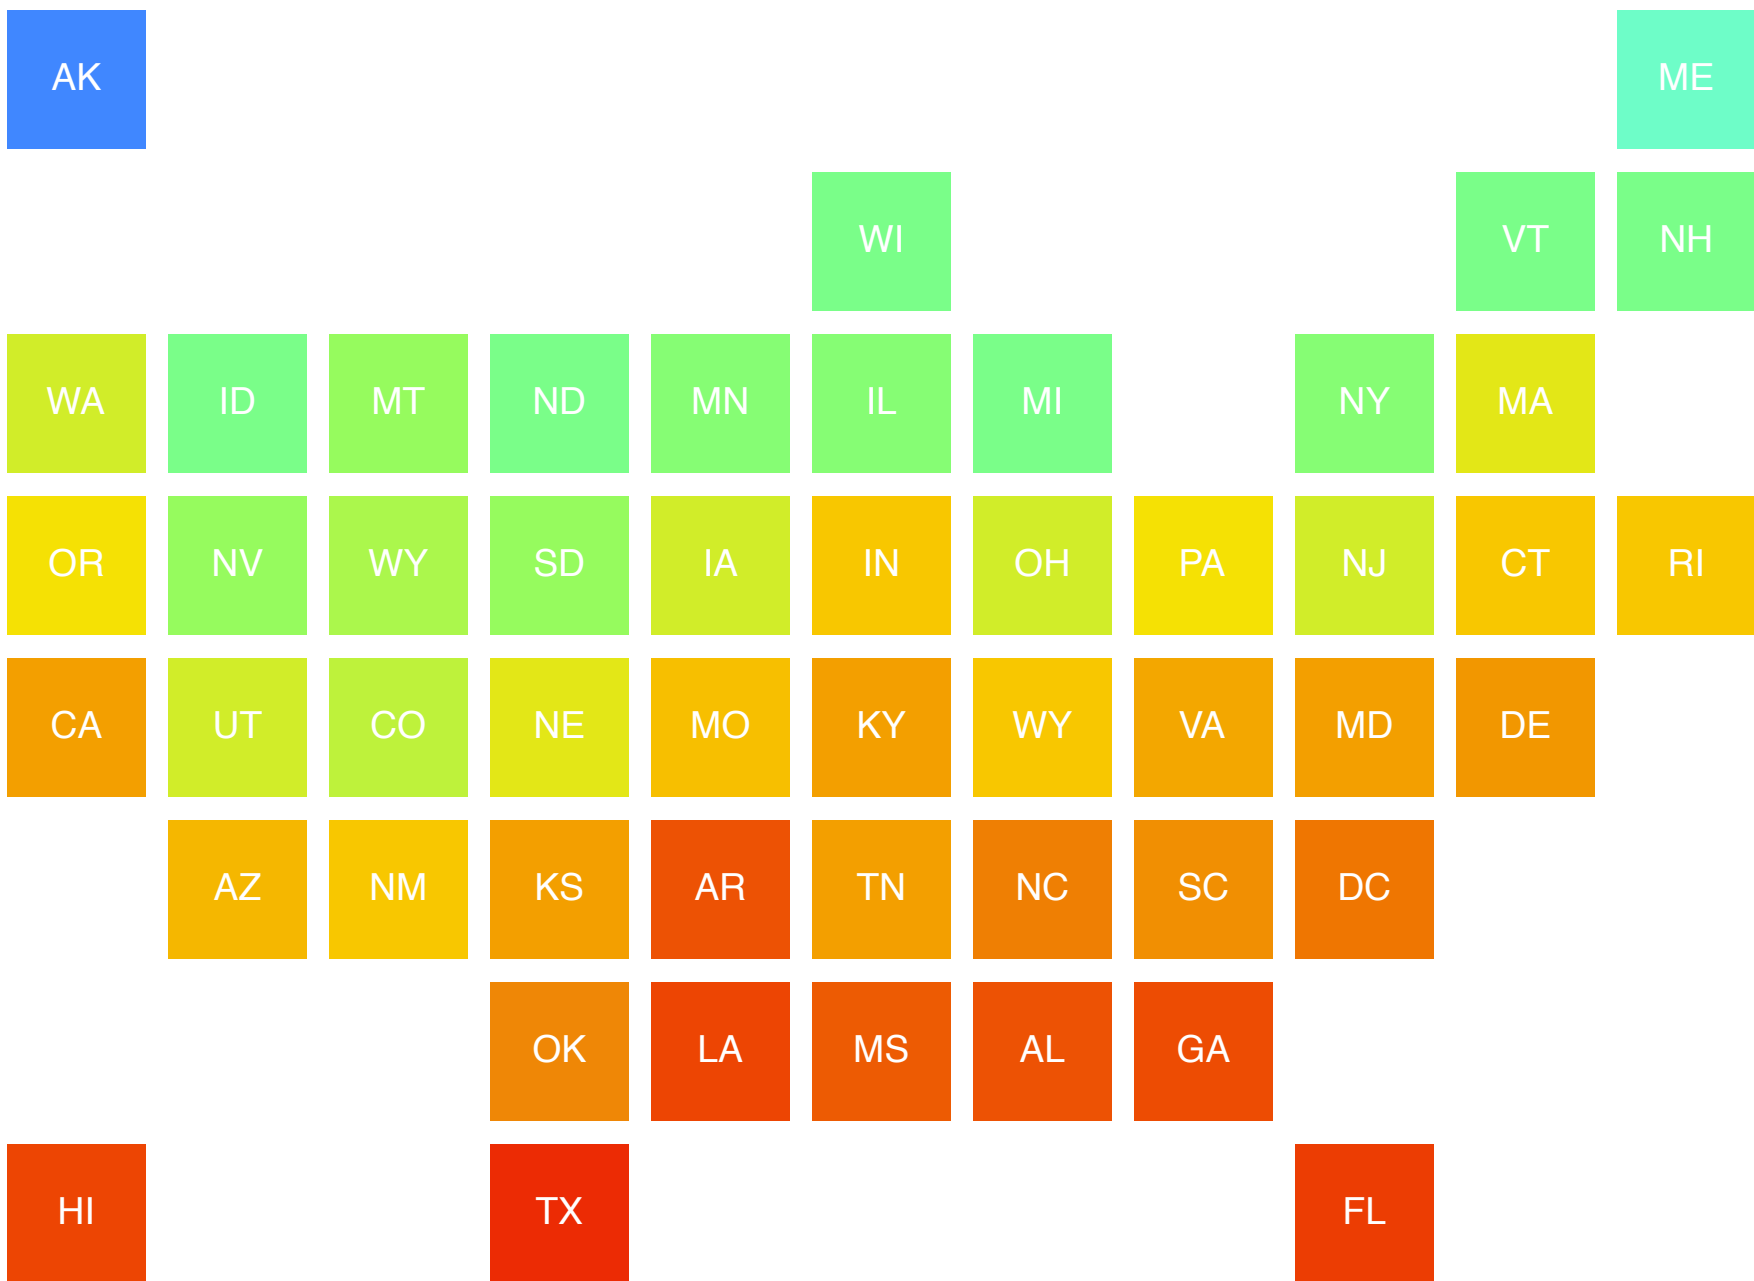

Average Spring Temperatures

Temp (Degrees °F)